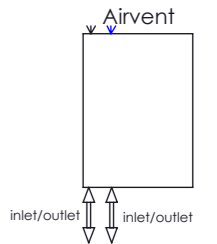

Vera 518x9-REV01

REVISIONS				
ZONE	REV.	DESCRIPTION	DATE	APPROVED
	00	AÇIKLAMA	01.01.2011	ONAYLAYAN
	01	Kollektör pul çıkarma yapıldı	8.03.2021	S.KOMAN

Front View

Side View

Back View

Fitting Position:

Vertical Mount
 All Dimension are in mm
 Max.Working Pressure = 10 Bar
 Max.Working Temperature=95° C
 Inlet / Outlet : 1/2" BSP
 Fuel: H