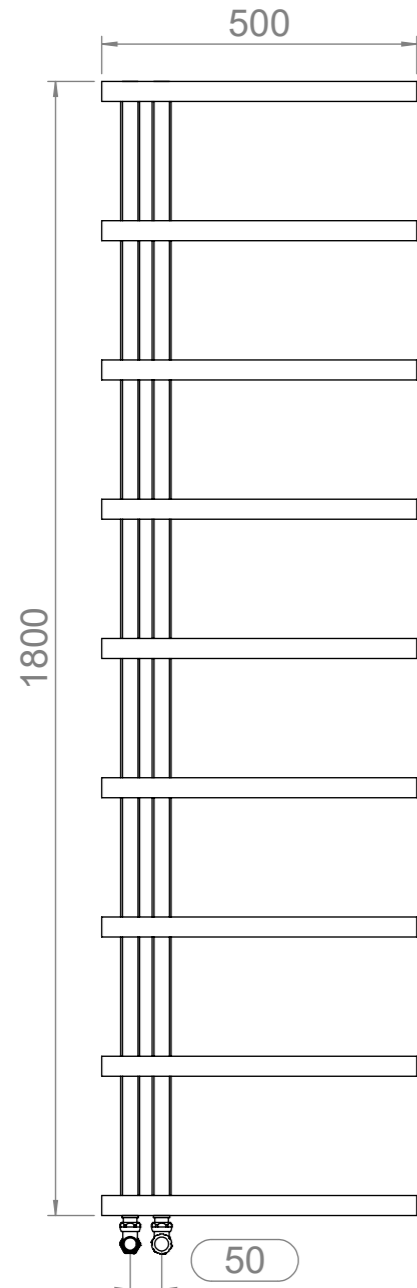

Vera 518x9-REV01

REVISIONS				
ZONE	REV.	DESCRIPTION	DATE	APPROVED
	00	AÇIKLAMA	01.01.2011	ONAYLAYAN
	01	Kollektör pul çıkarma yapıldı	8.03.2021	S.KOMAN

Front View

Side View

Back View

Fitting Position:

Vertical Mount
 All Dimension are in mm
 Max.Working Pressure = 10 Bar
 Max.Working Temperature=95° C
 Inlet / Outlet : 1/2" BSP
 Fuel: H