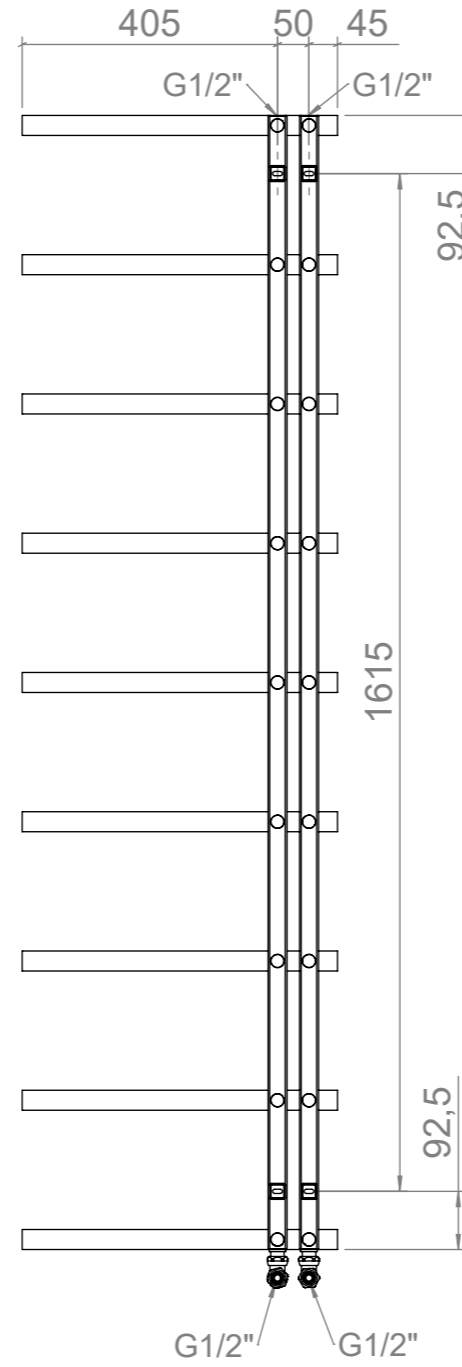

Vera 518x9-REV01

REVISIONS				
ZONE	REV.	DESCRIPTION	DATE	APPROVED
	00	AÇIKLAMA	01.01.2011	ONAYLAYAN
	01	Kollektör pul çıkarma yapıldı	8.03.2021	S.KOMAN

Front View

Side View

Back View

Fitting Position:

Vertical Mount
 All Dimension are in mm
 Max.Working Pressure = 10 Bar
 Max.Working Temperature=95° C
 Inlet / Outlet : 1/2" BSP
 Fuel: H

Installation Accesories: