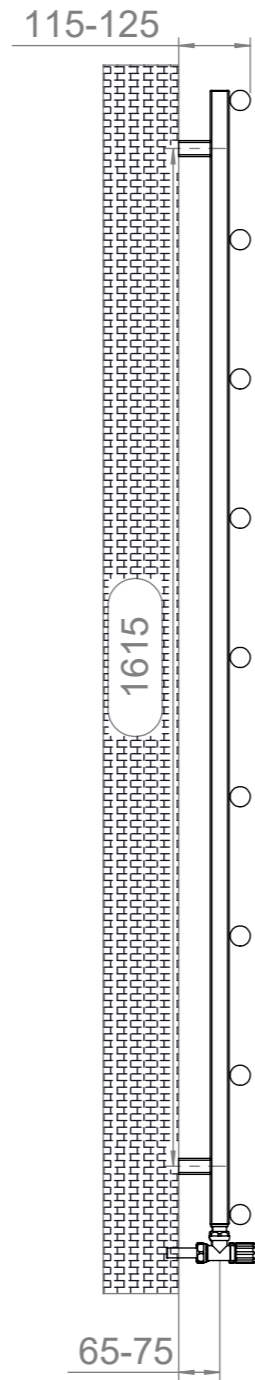

Vera 518x9-REV01

REVISIONS				
ZONE	REV.	DESCRIPTION	DATE	APPROVED
	00	AÇIKLAMA	01.01.2011	ONAYLAYAN
	01	Kollektör pul çıkarma yapıldı	8.03.2021	S.KOMAN

Front View

Side View

Back View

Fitting Position:

Vertical Mount
 All Dimension are in mm
 Max.Working Pressure = 10 Bar
 Max.Working Temperature=95° C
 Inlet / Outlet : 1/2" BSP
 Fuel: H