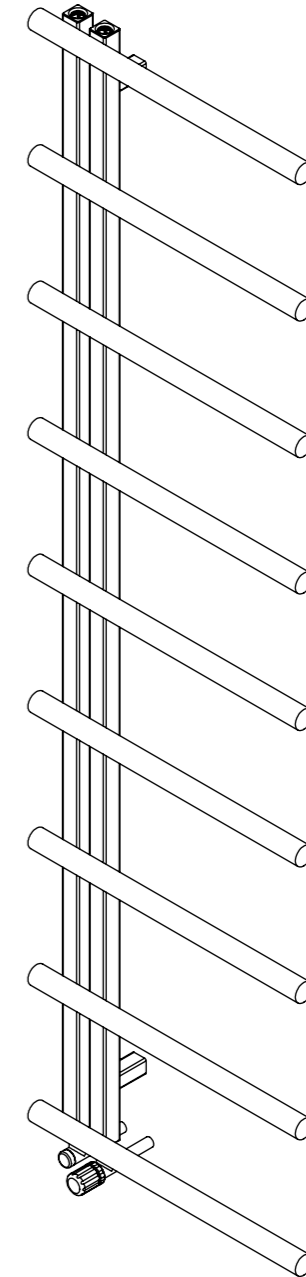

Vera 518x9-REV01

REVISIONS				
ZONE	REV.	DESCRIPTION	DATE	APPROVED
	00	AÇIKLAMA	01.01.2011	ONAYLAYAN
	01	Kollektör pul çıkarma yapıldı	8.03.2021	S.KOMAN

Front View

Side View

Back View

Fitting Position:

Vertical Mount
 All Dimension are in mm
 Max.Working Pressure = 10 Bar
 Max.Working Temperature=95° C
 Inlet / Outlet : 1/2" BSP
 Fuel: H